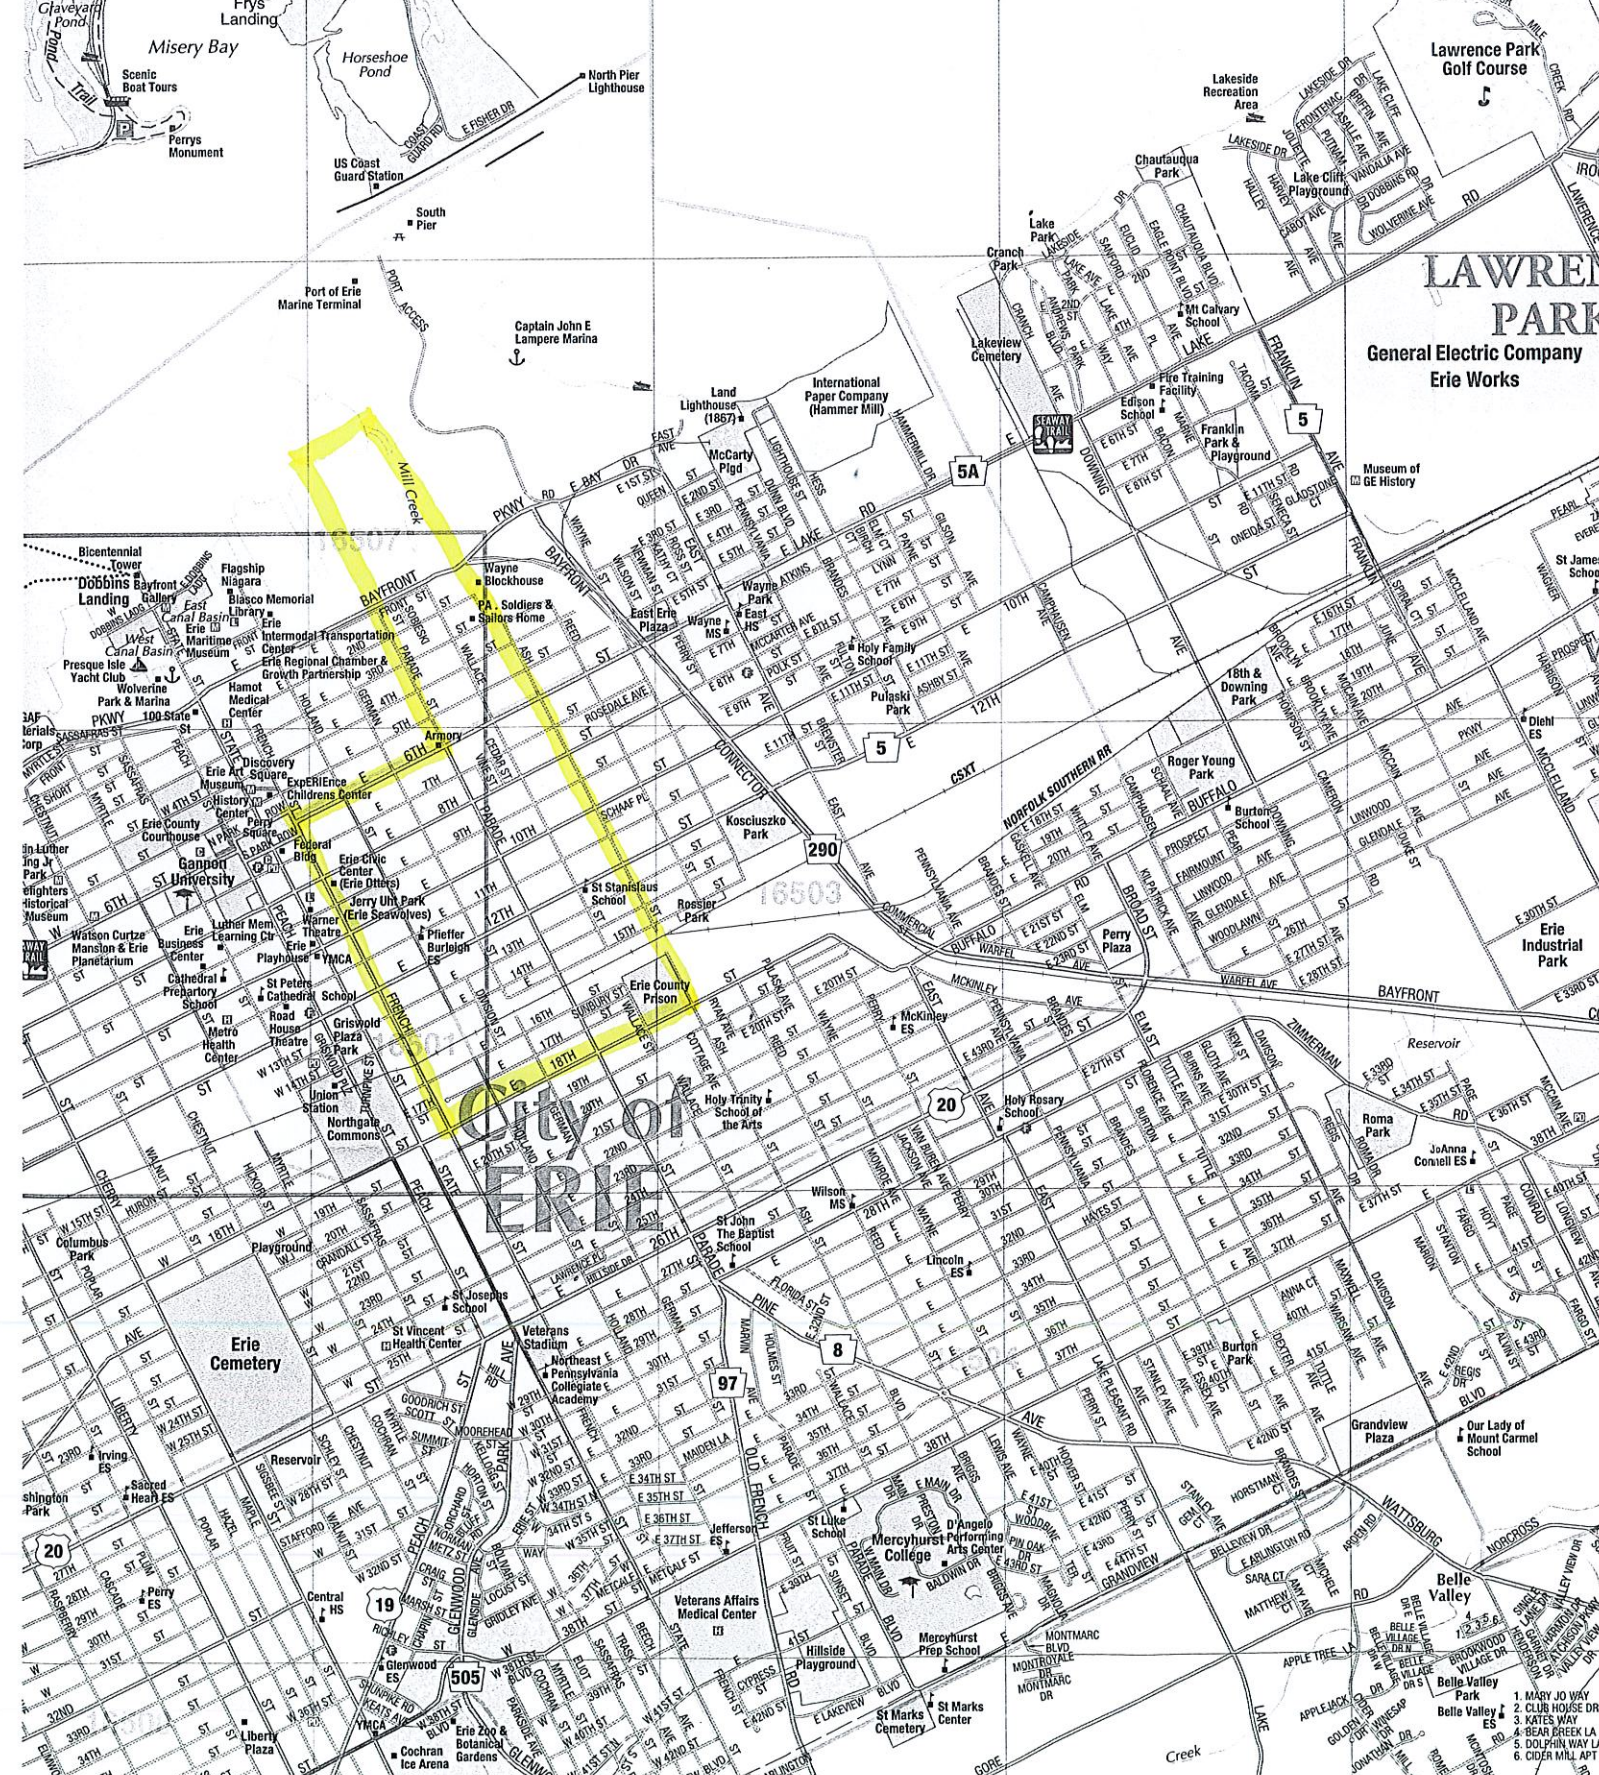

- Food Concession
  - Picnic Area
  - Boat Landing
  - Parking
- © Map Works, Inc. 2007

St. Stanislaus, Erie  
2-29-2024

**LAWRENCE PARK**  
General Electric Company  
Erie Works

**City of Erie**

1. MARY JO WAY
2. CLUB HOUSE DR
3. KATES WAY
4. BEAR CREEK LA
5. DOLPHIN WAY LT
6. CIDER MILL AP